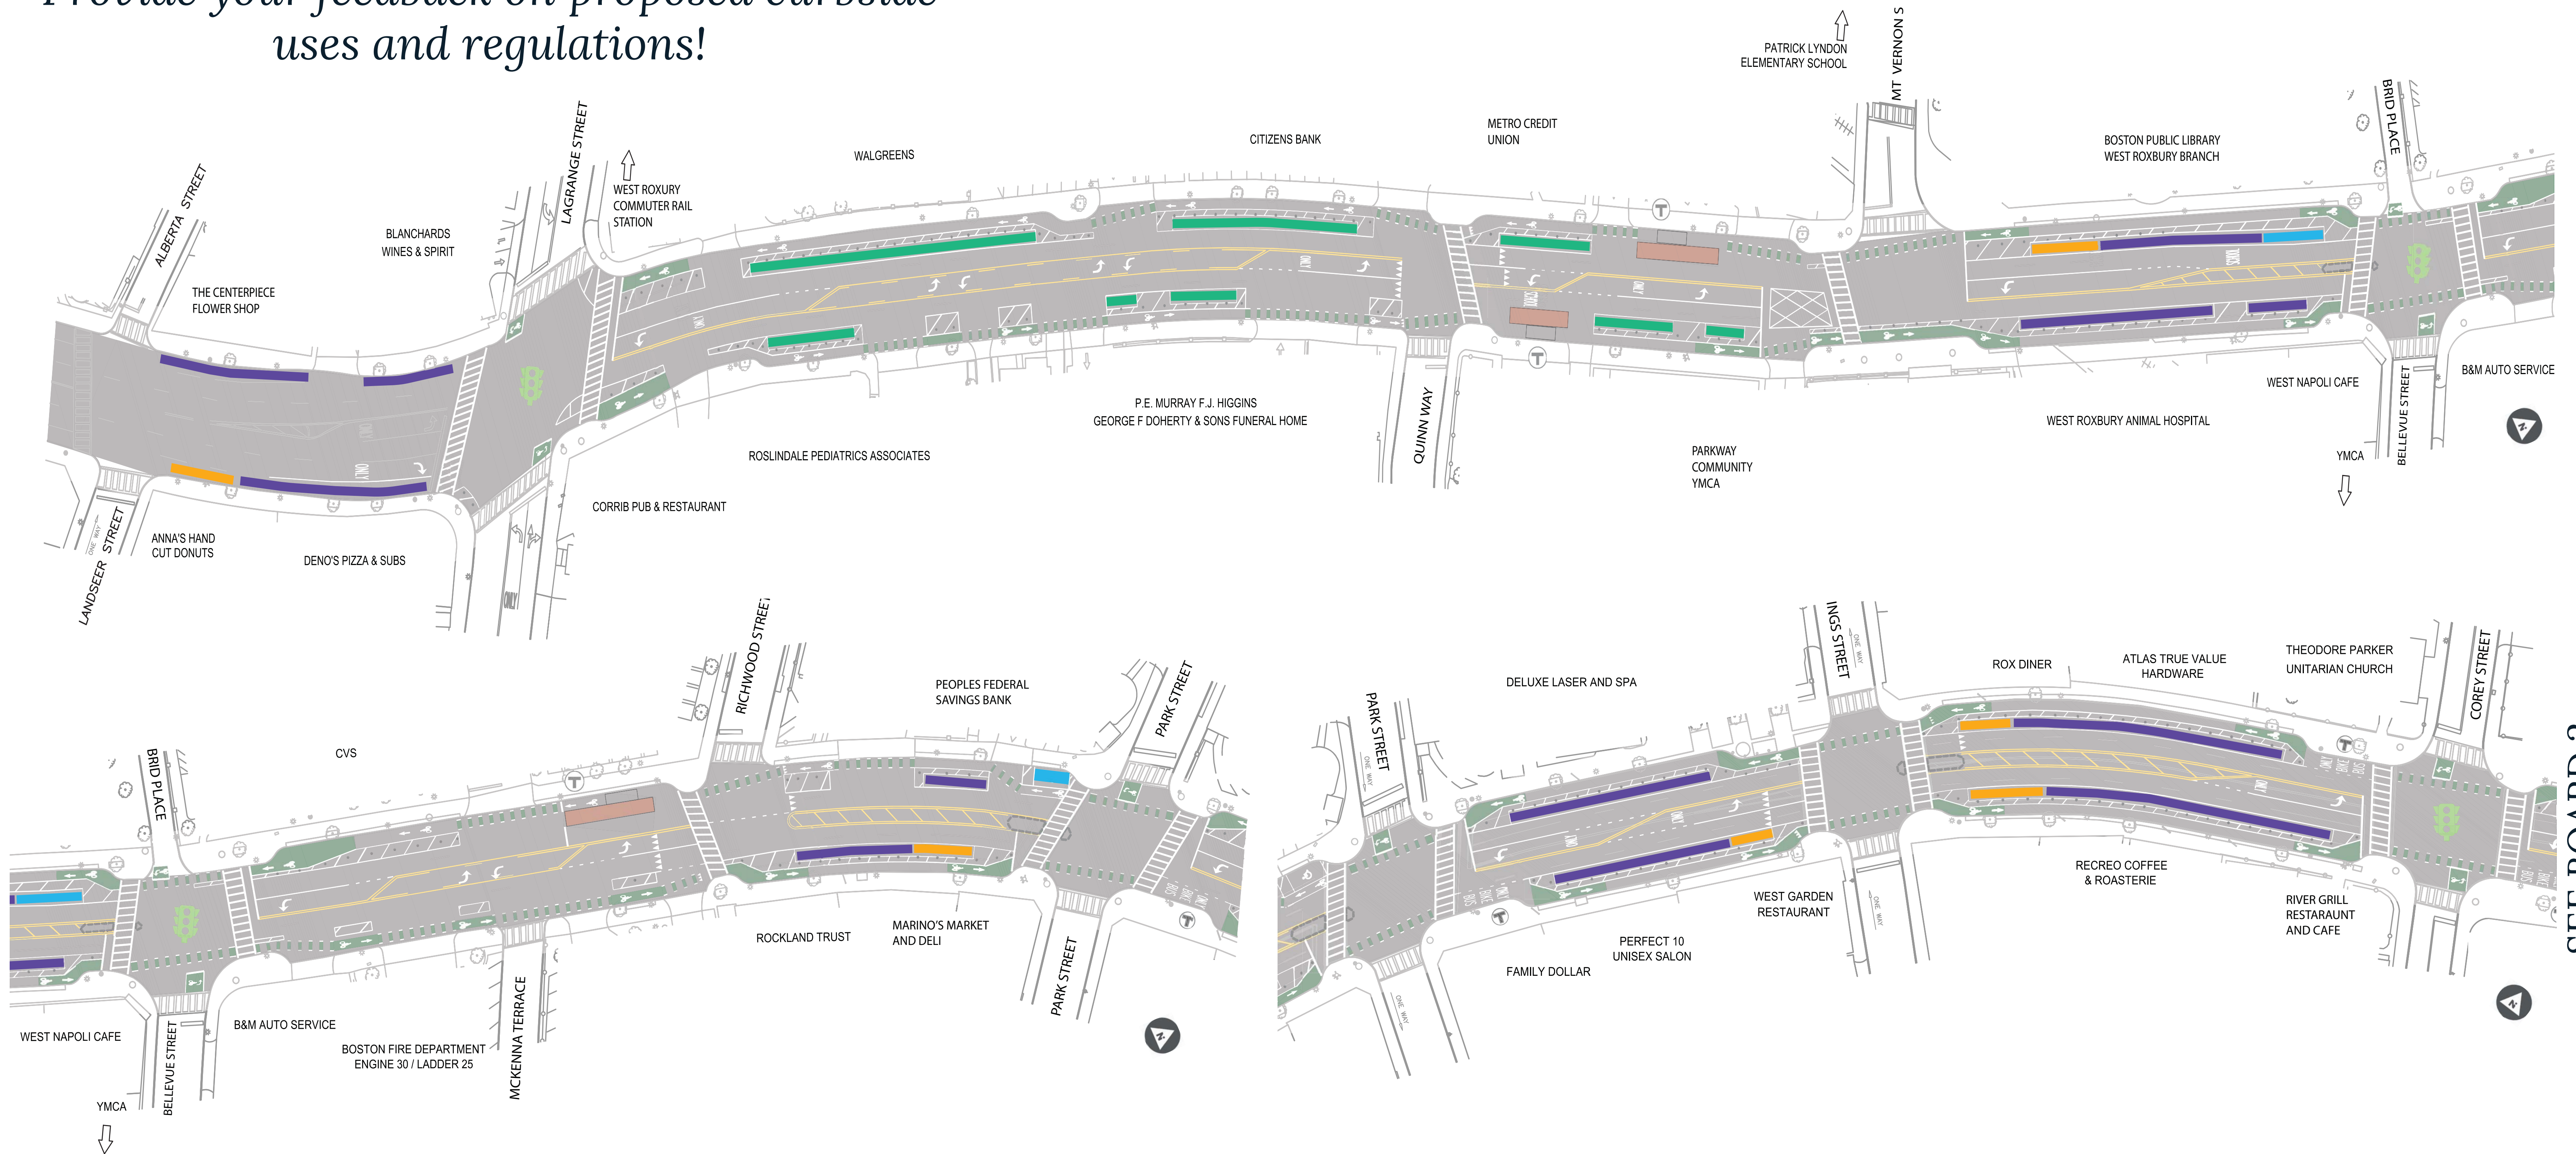

CURBSIDE USES & REGULATIONS

Provide your feedback on proposed curbside uses and regulations!

LEGEND

- 15-min pick-up/drop-off/loading (prev 2-hour parking)
- Maintain existing 2-hour parking
- Install 4-hour parking, 8am-6pm, M-Sa (prev 2-hour parking)
- Accessible parking space
- New 2-hour parking

SEE BOARD 2